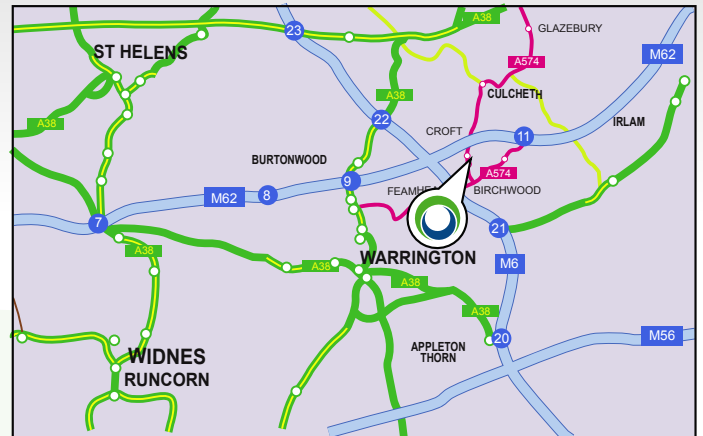

From the North, East and West

Drivers from the North travel down the M6 to Junction 21A.

Take the M62 Eastbound towards Manchester and Leeds.

Drivers from the East or West, travel along the M62 and exit at J11. Follow the signs to Birchwood.

At the first roundabout, take the second exit and travel straight on.

At the next roundabout, continue straight on. After passing this, move into the right hand lane.

At the next roundabout, which is a double shaped roundabout, take a right, the third exit.

Once you have taken the exit, move into the right hand lane.

Take a right at the next roundabout and Opal Telecom is the first turnoff on your left.

From the South

Exit Junction 21 of M6.

At the first roundabout, take the second exit, onto Woolston Grange Avenue, signposted Leigh A574, Birchwood.

There will be a series of 4 roundabouts. Travel straight on with all of them.

After the 4th roundabout, you need to move into the right-hand lane.

On the next roundabout, take the third exit onto the Birchwood Way, signposted A574 to Leigh.